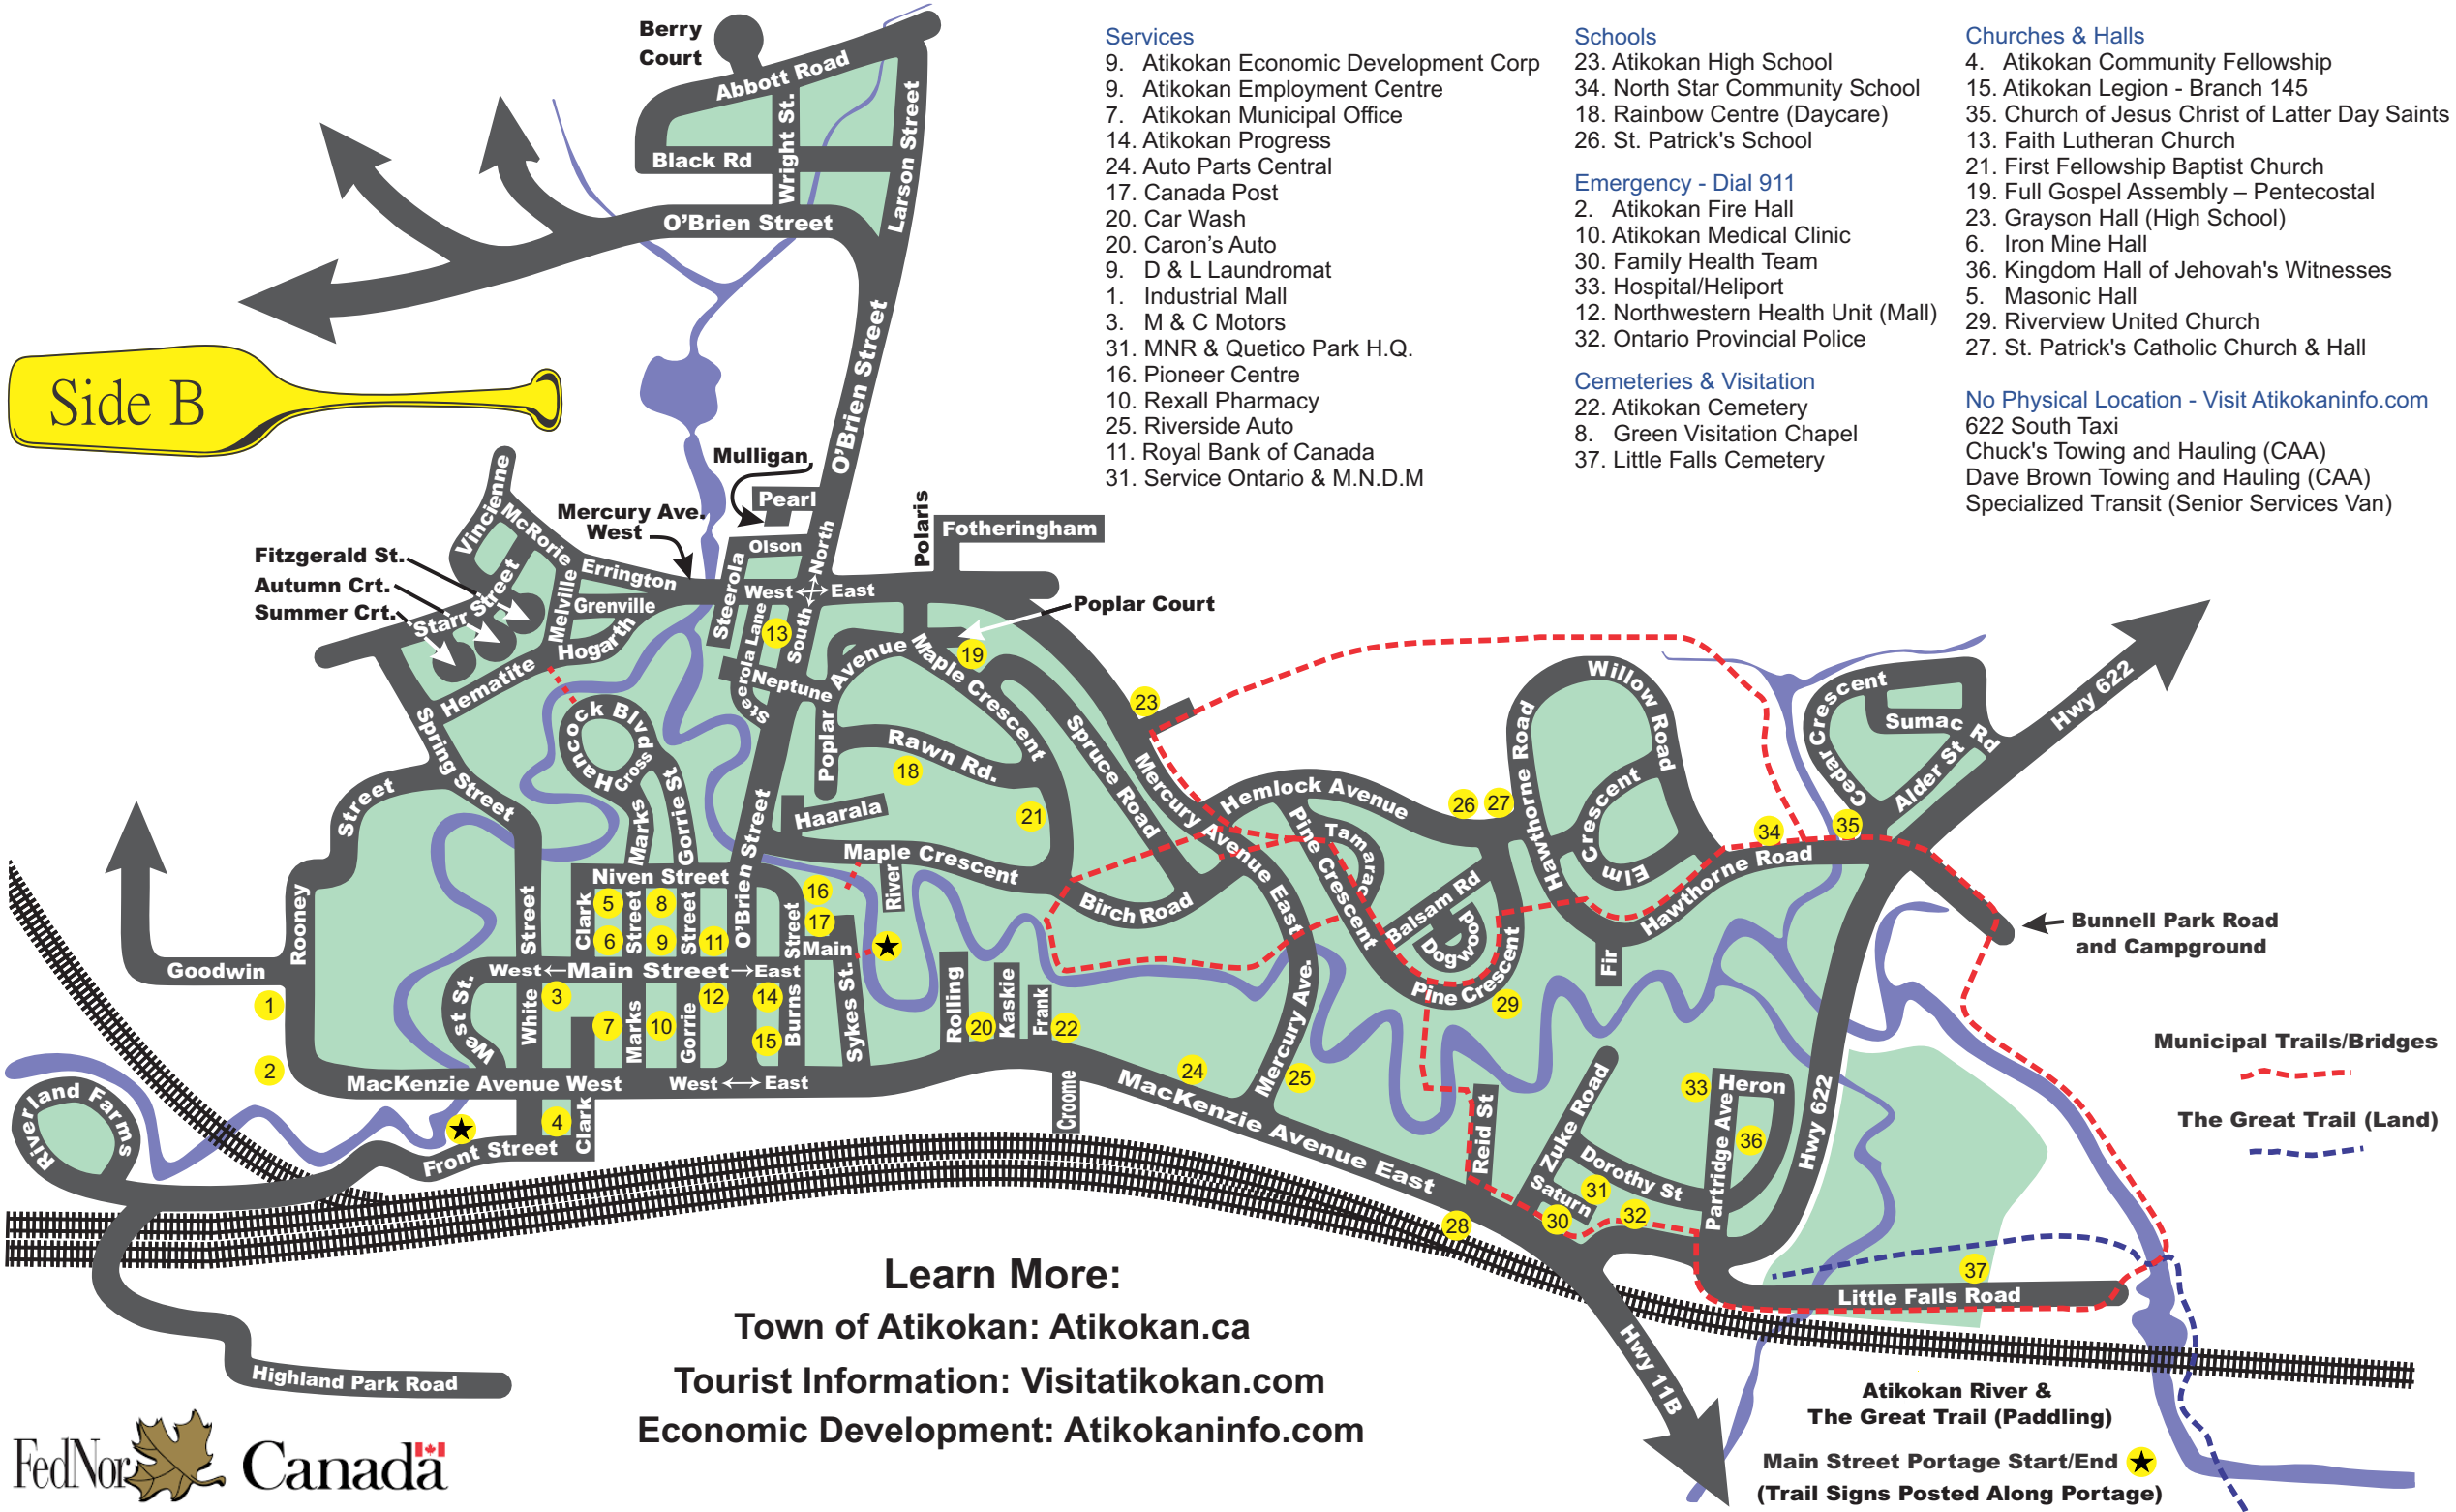

Services

9. Atikokan Economic Development Corp
9. Atikokan Employment Centre
7. Atikokan Municipal Office
14. Atikokan Progress
24. Auto Parts Central
17. Canada Post
20. Car Wash
20. Caron's Auto
9. D & L Laundromat
1. Industrial Mall
3. M & C Motors
31. MNR & Quetico Park H.Q.
16. Pioneer Centre
10. Rexall Pharmacy
25. Riverside Auto
11. Royal Bank of Canada
31. Service Ontario & M.N.D.M

Schools

23. Atikokan High School
34. North Star Community School
18. Rainbow Centre (Daycare)
26. St. Patrick's School

Emergency - Dial 911

2. Atikokan Fire Hall
10. Atikokan Medical Clinic
30. Family Health Team
33. Hospital/Heliport
12. Northwestern Health Unit (Mall)
32. Ontario Provincial Police

Cemeteries & Visitation

22. Atikokan Cemetery
8. Green Visitation Chapel
37. Little Falls Cemetery

Churches & Halls

4. Atikokan Community Fellowship
15. Atikokan Legion - Branch 145
35. Church of Jesus Christ of Latter Day Saints
13. Faith Lutheran Church
21. First Fellowship Baptist Church
19. Full Gospel Assembly – Pentecostal
23. Grayson Hall (High School)
6. Iron Mine Hall
36. Kingdom Hall of Jehovah's Witnesses
5. Masonic Hall
29. Riverview United Church
27. St. Patrick's Catholic Church & Hall

No Physical Location - Visit Atikokaninfo.com

- 622 South Taxi
- Chuck's Towing and Hauling (CAA)
- Dave Brown Towing and Hauling (CAA)
- Specialized Transit (Senior Services Van)

Learn More:
Town of Atikokan: Atikokan.ca
Tourist Information: Visitatikokan.com
Economic Development: Atikokaninfo.com

Atikokan River & The Great Trail (Paddling)
Main Street Portage Start/End ★
(Trail Signs Posted Along Portage)